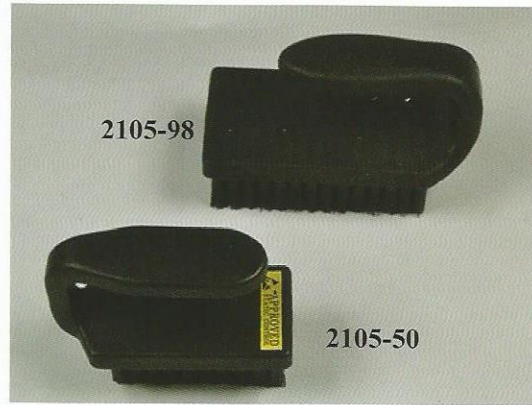

ESD Tweezers & Brushes

P/N	Description	Length of wool(mm)	Wool bundles
2101	ESD Brush	15	20
2102	ESD Brush	20	20
2103	ESD Brush	34	34
2105-50	ESD Brush	22	50
2105-98	ESD Brush	22	98
2106	ESD Brush	20	1
2107	ESD Brush	40	3
2108	ESD Brush	40	6
2109	ESD Brush	40	8