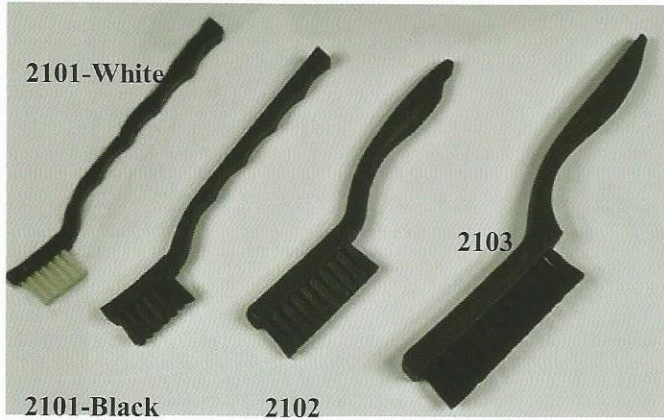

ESD Tweezers & Brushes

P/N	Description	Length of wool(mm)	Wool bundles
2101	ESD Brush	15	20
2102	ESD Brush	20	20
2103	ESD Brush	34	34
2105-50	ESD Brush	22	50
2105-98	ESD Brush	22	98
2106	ESD Brush	20	1
2107	ESD Brush	40	3
2108	ESD Brush	40	6
2109	ESD Brush	40	8