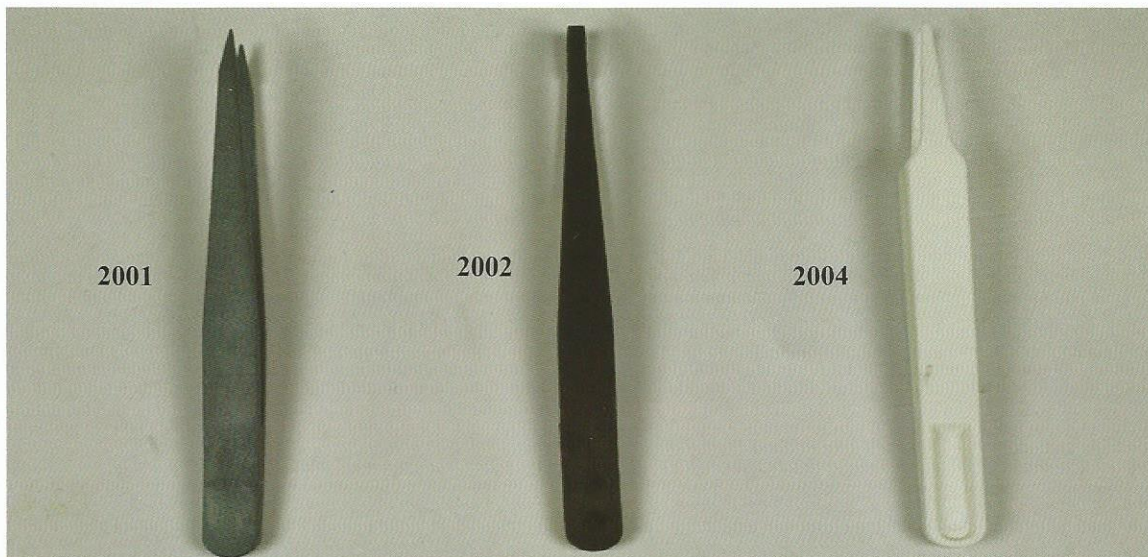

# ESD Tweezers & Brushes

P/N	Item	Top	Packing	G,W,.	N,W,	Carton size
2001	ESD tweezers	Sharp tip	20pcs/bag,50bags/ctn	6.5KGS	6KGS	24X20.5X40
2002	ESD tweezers	Flat tip	20pcs/bag,50bags/ctn	6.5KGS	6KGS	24X20.5X40
2004	ESD tweezers	Round tip	20pcs/bag,50bags/ctn	6.5KGS	6KGS	24X20.5X40

2101T Short ESD Brush with copper fibers    2103T Long ESD Brush with copper fibers

P/N	Description	Height of wool(mm)	Wool bundles
2101T	Short ESD Brush with copper fibers	15	20
2003T	Long ESD Brush with copper fibers	15	34