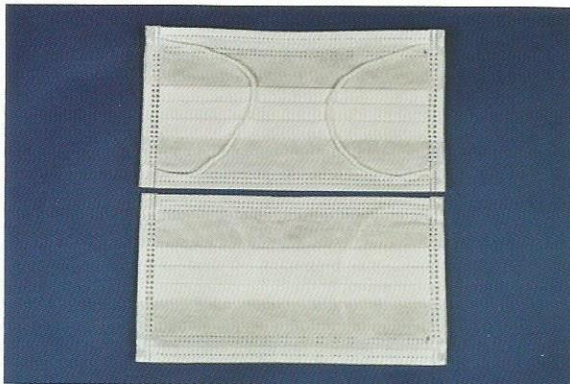

Nonwoven and CPE products

P/N: NW001201
ITEM: 2 Ply Non-woven Face Mask

P/N: NW001302
ITEM: 3 Ply Non-woven Face Mask

P/N: NW001380
ITEM: 3 Ply TET Face Mask

P/N: FM0002
ITEM: 4-ply Carbon Face Mask

Easy order information

P/N	Description	Face layer (±1gsm)	Filter (±1gsm)	Carbon (±2gsm)	Bottom layer (±2gsm)	N.W. (KGS)	G.W. (KGS)	Carton size(CM)
NW001201	2 Ply Non-woven Face Mask	17	NA	NA	25	5	6	52x38x28
NW001302	3 Ply Non-woven Face Mask	17	20	NA	25	6	7	52x38x30
NW001380	3 Ply TET Face Mask	20	20	NA	20	4.5	5.5	42x37x31
FM0002	4-ply carbon face mask	18	20	40	25	7.5	10.2	52x38x42

Nonwoven and CPE products

P/N: NW0004
ITEM: Non woven mob cap

P/N: CPE0003
ITEM: CPE shoe cover

P/N: PE0001
ITEM: PE shoe cover

P/N: NW0019
ITEM: Non-woven shoe cover

P/N	Colour	Size	Packing	N.W. (KGS)	G.W. (KGS)	Carton size(cm)
NW000409	white/blue/	18"	100pcs/bag,10bags/ctn	2.5	3.5	40x20x30
NW000408	white/blue/	21"	100pcs/bag,10bags/ctn	3.0	4.0	41x21x32
NW000410	white/blue/	24"	100pcs/bag,10bags/ctn	3.5	4.5	42x22x33
CPE000323	blue	15x39cm	100pcs/bag,20bags/ctn	7KGS	6KGS	46x26x36
CPE000317	blue	15x44cm	100pcs/bag,10bags/ctn	10KGS	9KGS	49x40x35
PE000105	blue	15x39cm	100pcs/bag,20bags/ctn	7KGS	6KGS	46x26x36
PE000106	blue	15x44cm	100pcs/bag,10bags/ctn	10KGS	9KGS	49x40x35
NW001904	blue	15x44cm	100pcs/bag,10bags/ctn	6KGS	7KGS	48x30x33
NW001906	blue	18x41cm	100pcs/bag,10bags/ctn	6KGS	7KGS	48x30x33