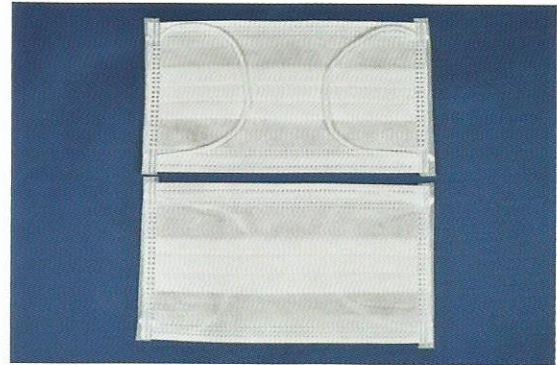

Nonwoven and CPE products

P/N: NW001201
ITEM: 2 Ply Non-woven Face Mask

P/N: NW001302
ITEM: 3 Ply Non-woven Face Mask

P/N: NW001380
ITEM: 3 Ply TET Face Mask

P/N: FM0002
ITEM: 4-ply Carbon Face Mask

Easy order information

P/N	Description	Face layer (±1gsm)	Filter (±1gsm)	Carbon (±2gsm)	Bottom layer (±2gsm)	N.W. (KGS)	G.W. (KGS)	Carton size(CM)
NW001201	2 Ply Non-woven Face Mask	17	NA	NA	25	5	6	52x38x28
NW001302	3 Ply Non-woven Face Mask	17	20	NA	25	6	7	52x38x30
NW001380	3 Ply TET Face Mask	20	20	NA	20	4.5	5.5	42x37x31
FM0002	4-ply carbon face mask	18	20	40	25	7.5	10.2	52x38x42

Nonwoven and CPE products

P/N: NW0004
ITEM: Non woven mob cap

P/N: CPE0003
ITEM: CPE shoe cover

P/N: PE0001
ITEM: PE shoe cover

P/N: NW0019
ITEM: Non-woven shoe cover

P/N	Colour	Size	Packing	N.W. (KGS)	G.W. (KGS)	Carton size(cm)
NW000409	white/blue/	18"	100pcs/bag,10bags/ctn	2.5	3.5	40x20x30
NW000408	white/blue/	21"	100pcs/bag,10bags/ctn	3.0	4.0	41x21x32
NW000410	white/blue/	24"	100pcs/bag,10bags/ctn	3.5	4.5	42x22x33
CPE000323	blue	15x39cm	100pcs/bag,20bags/ctn	7KGS	6KGS	46x26x36
CPE000317	blue	15x44cm	100pcs/bag,10bags/ctn	10KGS	9KGS	49x40x35
PE000105	blue	15x39cm	100pcs/bag,20bags/ctn	7KGS	6KGS	46x26x36
PE000106	blue	15x44cm	100pcs/bag,10bags/ctn	10KGS	9KGS	49x40x35
NW001904	blue	15x44cm	100pcs/bag,10bags/ctn	6KGS	7KGS	48x30x33
NW001906	blue	18x41cm	100pcs/bag,10bags/ctn	6KGS	7KGS	48x30x33