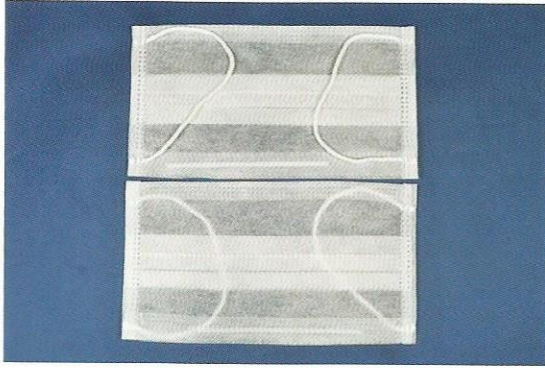

Nonwoven and CPE products

P/N: NW001201
ITEM: 2 Ply Non-woven Face Mask

P/N: NW001302
ITEM: 3 Ply Non-woven Face Mask

P/N: NW001380
ITEM: 3 Ply TET Face Mask

P/N: FM0002
ITEM: 4-ply Carbon Face Mask

Easy order information

P/N	Description	Face layer (±1gsm)	Filter (±1gsm)	Carbon (±2gsm)	Bottom layer (±2gsm)	N.W. (KGS)	G.W. (KGS)	Carton size(CM)
NW001201	2 Ply Non-woven Face Mask	17	NA	NA	25	5	6	52x38x28
NW001302	3 Ply Non-woven Face Mask	17	20	NA	25	6	7	52x38x30
NW001380	3 Ply TET Face Mask	20	20	NA	20	4.5	5.5	42x37x31
FM0002	4-ply carbon face mask	18	20	40	25	7.5	10.2	52x38x42

Nonwoven and CPE products

P/N: NW0004
ITEM: Non woven mob cap

P/N: CPE0003
ITEM: CPE shoe cover

P/N: PE0001
ITEM: PE shoe cover

P/N: NW0019
ITEM: Non-woven shoe cover

P/N	Colour	Size	Packing	N.W. (KGS)	G.W. (KGS)	Carton size(cm)
NW000409	white/blue/	18"	100pcs/bag,10bags/ctn	2.5	3.5	40x20x30
NW000408	white/blue/	21"	100pcs/bag,10bags/ctn	3.0	4.0	41x21x32
NW000410	white/blue/	24"	100pcs/bag,10bags/ctn	3.5	4.5	42x22x33
CPE000323	blue	15x39cm	100pcs/bag,20bags/ctn	7KGS	6KGS	46x26x36
CPE000317	blue	15x44cm	100pcs/bag,10bags/ctn	10KGS	9KGS	49x40x35
PE000105	blue	15x39cm	100pcs/bag,20bags/ctn	7KGS	6KGS	46x26x36
PE000106	blue	15x44cm	100pcs/bag,10bags/ctn	10KGS	9KGS	49x40x35
NW001904	blue	15x44cm	100pcs/bag,10bags/ctn	6KGS	7KGS	48x30x33
NW001906	blue	18x41cm	100pcs/bag,10bags/ctn	6KGS	7KGS	48x30x33