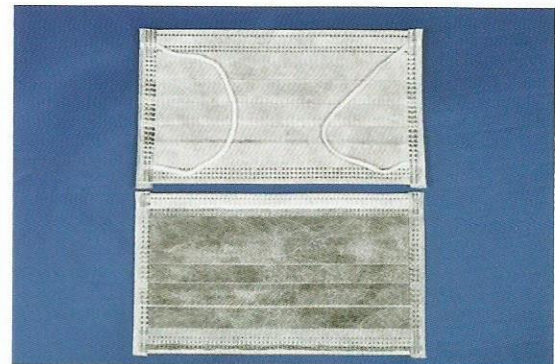

Nonwoven and CPE products

P/N: NW001201
ITEM: 2 Ply Non-woven Face Mask

P/N: NW001302
ITEM: 3 Ply Non-woven Face Mask

P/N: NW001380
ITEM: 3 Ply TET Face Mask

P/N: FM0002
ITEM: 4-ply Carbon Face Mask

Easy order information

P/N	Description	Face layer (±1gsm)	Filter (±1gsm)	Carbon (±2gsm)	Bottom layer (±2gsm)	N.W. (KGS)	G.W. (KGS)	Carton size(CM)
NW001201	2 Ply Non-woven Face Mask	17	NA	NA	25	5	6	52x38x28
NW001302	3 Ply Non-woven Face Mask	17	20	NA	25	6	7	52x38x30
NW001380	3 Ply TET Face Mask	20	20	NA	20	4.5	5.5	42x37x31
FM0002	4-ply carbon face mask	18	20	40	25	7.5	10.2	52x38x42

Nonwoven and CPE products

P/N: NW0004
ITEM: Non woven mob cap

P/N: CPE0003
ITEM: CPE shoe cover

P/N: PE0001
ITEM: PE shoe cover

P/N: NW0019
ITEM: Non-woven shoe cover

P/N	Colour	Size	Packing	N.W. (KGS)	G.W. (KGS)	Carton size(cm)
NW000409	white/blue/	18"	100pcs/bag,10bags/ctn	2.5	3.5	40x20x30
NW000408	white/blue/	21"	100pcs/bag,10bags/ctn	3.0	4.0	41x21x32
NW000410	white/blue/	24"	100pcs/bag,10bags/ctn	3.5	4.5	42x22x33
CPE000323	blue	15x39cm	100pcs/bag,20bags/ctn	7KGS	6KGS	46x26x36
CPE000317	blue	15x44cm	100pcs/bag,10bags/ctn	10KGS	9KGS	49x40x35
PE000105	blue	15x39cm	100pcs/bag,20bags/ctn	7KGS	6KGS	46x26x36
PE000106	blue	15x44cm	100pcs/bag,10bags/ctn	10KGS	9KGS	49x40x35
NW001904	blue	15x44cm	100pcs/bag,10bags/ctn	6KGS	7KGS	48x30x33
NW001906	blue	18x41cm	100pcs/bag,10bags/ctn	6KGS	7KGS	48x30x33